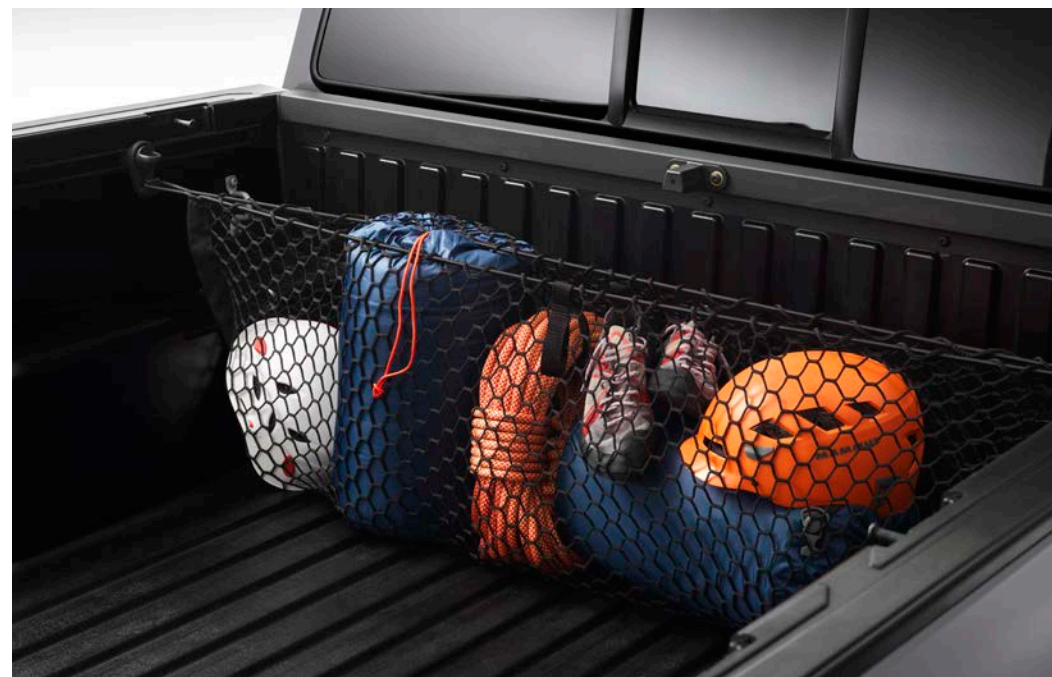

Cargo Net Exterior⁵

This outdoor-grade cargo net is perfect for keeping smaller, lightweight items from sliding around or getting damaged.

- Easy installation attaches to hooks and tabs in cargo area
- Rotates for various configurations including lying flat above cargo
- Elastic-mesh netting is durable and stain-resistant