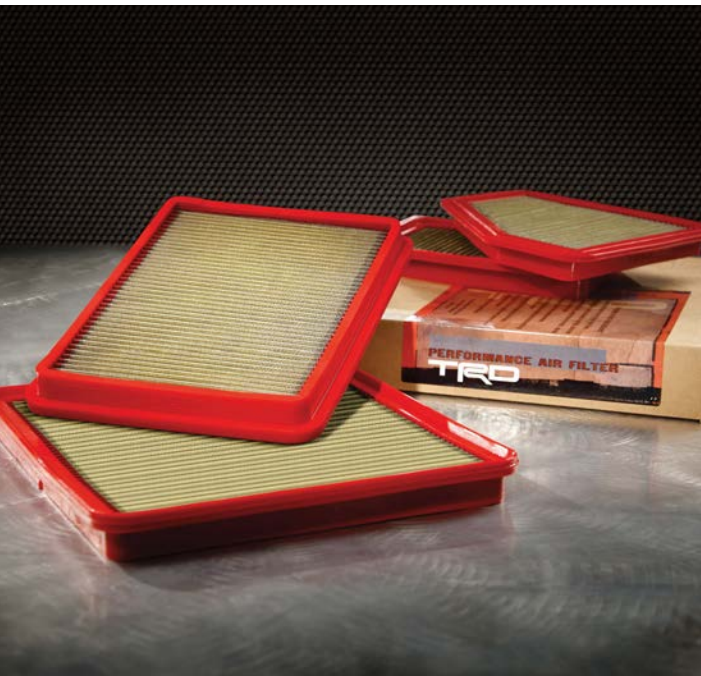

TRD Air Filter

For optimal engine protection and performance, the TRD air filter offers superb filtration and enhanced airflow.

- Four-ply filter element features durable, epoxy-coated mesh enclosure and elastomeric seal to help optimize a precise, leak-free fit
- Washable and reusable—regular cleaning and reoiling ensures free airflow and top performance
- TRD air filter cleaning kit also available