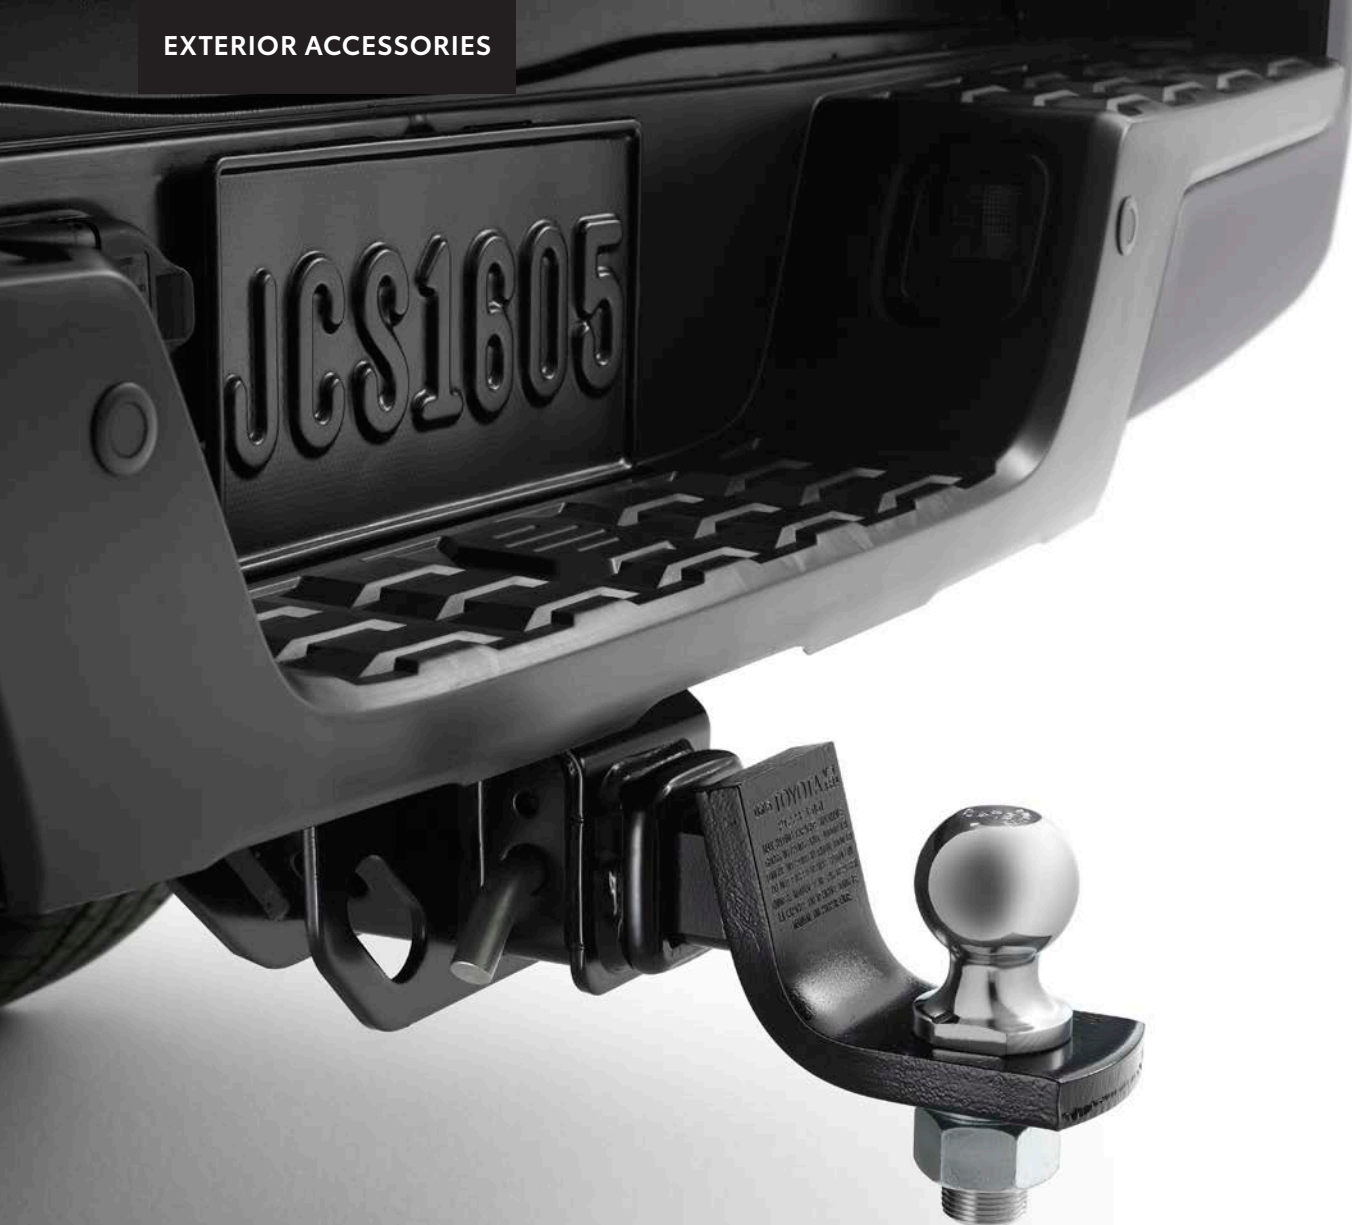

Mini Tie-Downs with Hooks⁷

Organize and secure your equipment with these adjustable mini tie-downs with hooks, composed of sturdy black nylon for durability.

- Each mini tie-down measures 2 x 1-in. and holds a maximum load of 110 lb. each—a total of 220 lb. for the set of two
- Hooks are rated up to 50 lb.
- Tie-downs slide along the bed rail system and are held firmly in place by an inner tension spring

Deck Rail Camera Mount⁸

Now, you can safely and securely document your outdoor adventures hands-free. Simply attach your GoPro® camera to your Tacoma bed with our custom-designed deck rail camera mount.

- Ruggedly built with anodized cast aluminum
- Simple installation, no tools required
- Attachment hardware includes two tethers which attach to the mount and the camera case for added security
- Attaches to the factory deck rail