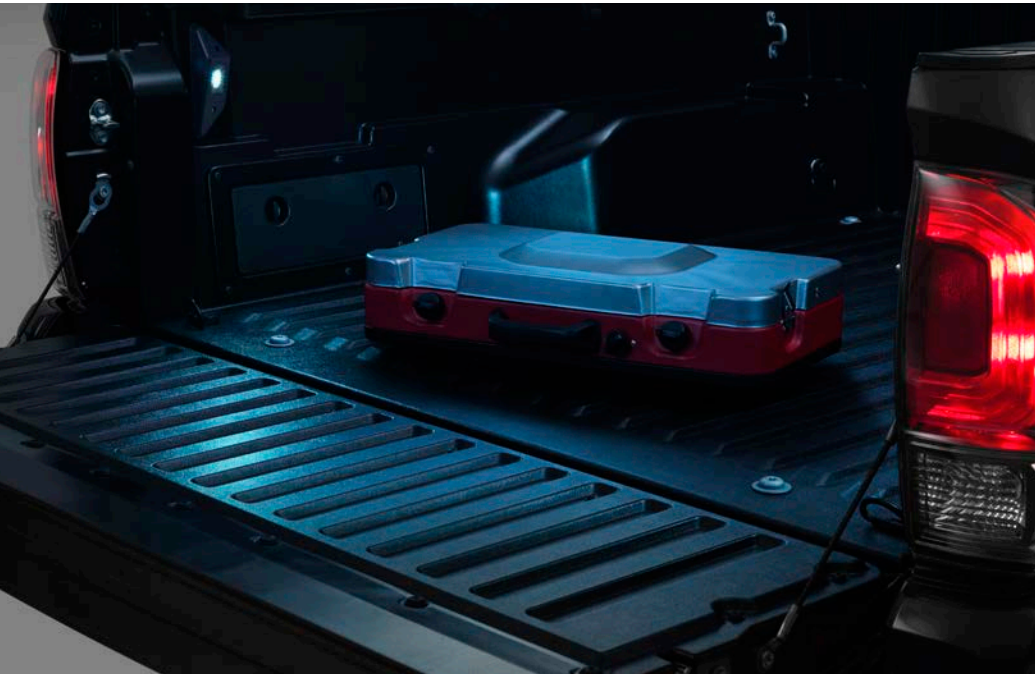

Bed Lighting Kit

Why go fumbling in the dark when you don't have to? The bed lighting kit will effectively light up your truck bed so you can actually see what you're loading and unloading.

- High-performance LED truck bed lighting helps improve cargo management at night or in dark locations
- Two separate light assemblies each including six LEDs—on the inside bed walls and near the rear of the cargo area—provide excellent light distribution while loading and unloading
- Precise placement angles illuminate toward important cargo locations
- Constructed of high-quality, durable materials