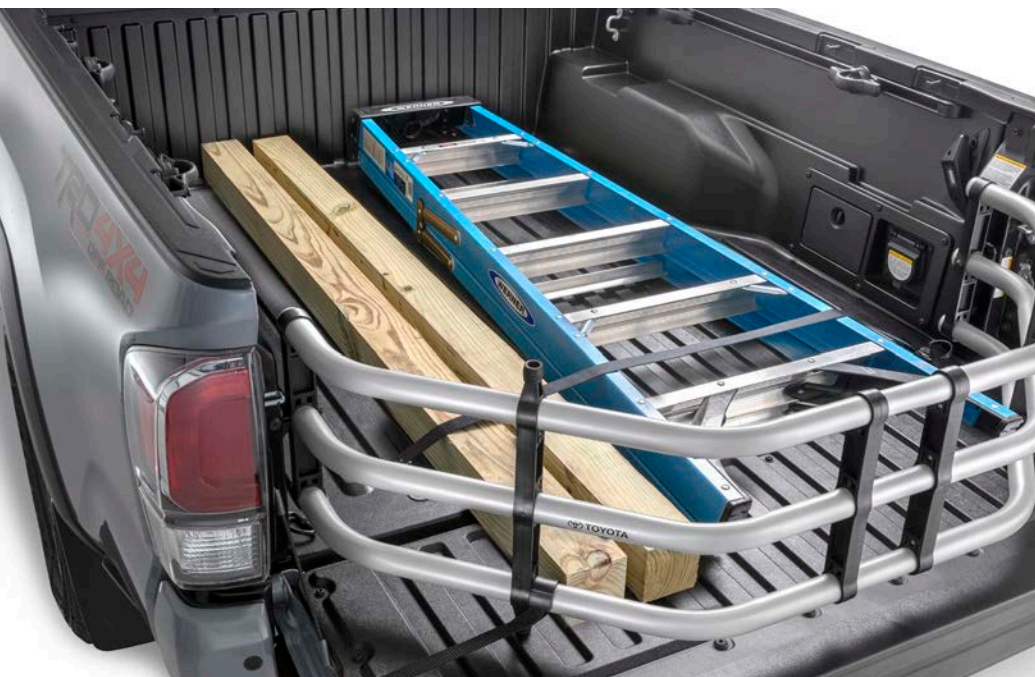

Bed Extender⁵

Truck bed not big enough? No problem. With the tailgate down, our bed extender increases bed length by two feet to help fit your longboards and other bulky items. Or you can leave the tailgate up and use it to secure smaller objects.

- Powder coat finish enhances appearance and durability
- Taillights remain visible when in use, in compliance with DOT lighting requirements
- Bed extender cannot be removed when tailgate is up and locked
- Angle-release mounting brackets enable easy installation or removal
- Adjustable strap latches ensure the bed extender is secured to the tailgate when down